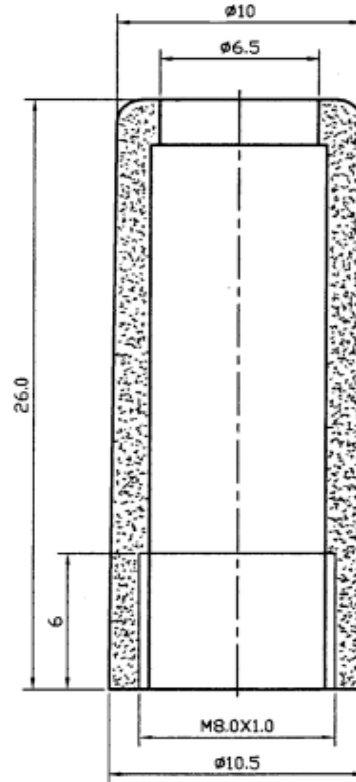

Item	Name	Material	Finish
1	5.5x2.5 DC plug	Brass	Nickel
2	Nut	Brass	Nickel
3	Sleeve	Brass	Nickel
4	Insulator	PBT	Nickel
5	Spring A	Brass	Nickel
6	Spring B	Brass	Nickel
7	Shell	Phenolic	Nickel

RoHS compliant

Rev.	Description	Date	Approved	Drawing	Name	Date
				Approved	Howard	08/10/99
				Checked	Lizzy	08/10/99
				Drawn	Tina	08/10/99
				0.0 ± 0.35	0.00 ± 0.20	Angles ± 3'
				UNIT: mm		

Central Components Manufacturing
440 Lincoln Blvd., Middlesex, New Jersey 08846
Phone 732 469-5720 888 288-5152 Fax 732 469-1919

Part No.: **DCJP-S5525S6**

Description: DC plug, 5.5mm x 2.5mm