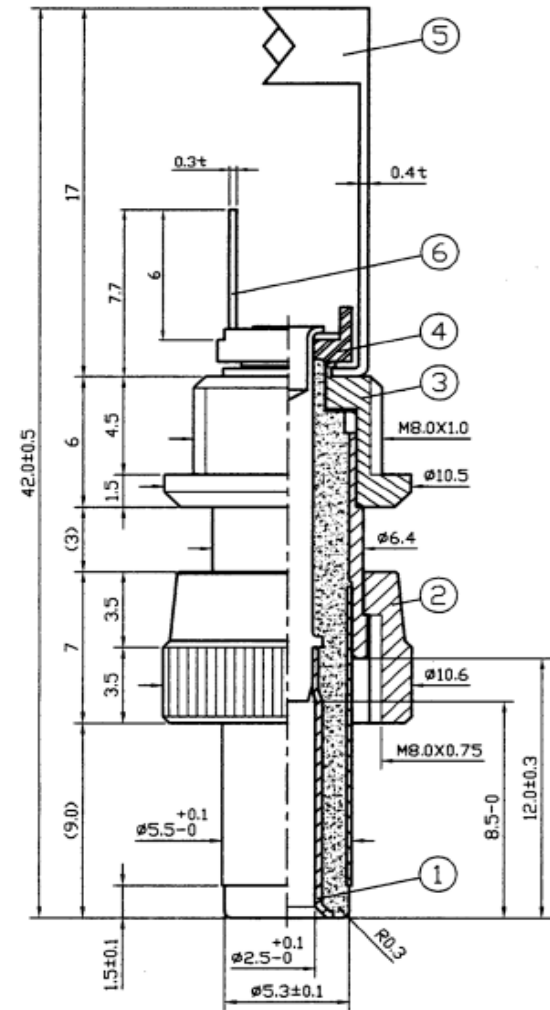

Item	Name	Material	Finish
1	5.5x2.5 DC plug	Brass	Nickel
2	Nut	Brass	Nickel
3	Sleeve	Brass	Nickel
4	Insulator	PBT	Nickel
5	Spring A	Brass	Nickel
6	Spring B	Brass	Nickel
7	Shell	Phenolic	Nickel

RoHS compliant

Rev.	Description	Date	Approved	Drawing	Name	Date
				Approved	Howard	08/10/99
				Checked	Lizzy	08/10/99
				Drawn	Tina	08/10/99
				0.0 ± 0.35	0.00 ± 0.20	Angles ± 3'
				UNIT: mm		

Central Components Manufacturing
440 Lincoln Blvd., Middlesex, New Jersey 08846
Phone 732 469-5720 888 288-5152 Fax 732 469-1919

Part No.: **DCJP-S5525S6**

Description: DC plug, 5.5mm x 2.5mm