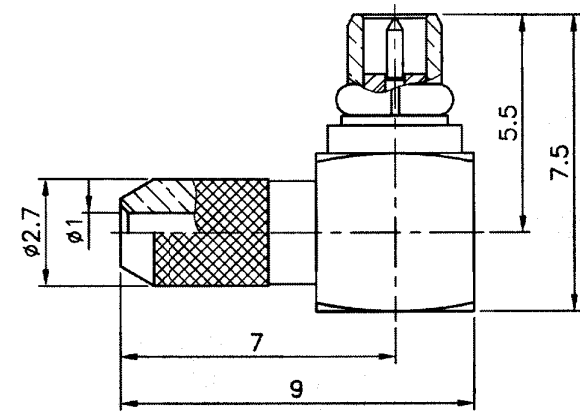

RECOMMENDED  
CABLE STRIPPING DIM'S

Name	Material	Finish
Body	Brass	Gold 3 $\mu$ " over nickel 70 $\mu$ " over copper
insulator	Teflon	White
Contact pin	Brass	Gold 30 $\mu$ " over nickel 70 $\mu$ " over copper
C ring	Beryllium copper	Gold 3 $\mu$ " over nickel 70 $\mu$ " over copper
Ferrule	Brass	Gold 3 $\mu$ " over nickel 70 $\mu$ " over copper
Insulator	Teflon	White
Cover	Brass	Gold 3 $\mu$ " over nickel 70 $\mu$ " over copper

RoHS compliant

Rev.	Description	Date	Approved	Drawing	Name	Date
				Approved	Howard	07/08/05
				Checked	Lizzy	07/08/05
				Drawn	Tina	07/08/05
				0.0 $\pm$ 0.35	0.00 $\pm$ 0.20	Angles $\pm$ 3'
						UNIT: mm

**Central Components Manufacturing**  
440 Lincoln Blvd., Middlesex, New Jersey 08846  
Phone 732 469-5720 888 288-5152 Fax 732 469-1919

Part No.: **CRF-MMCX-9701-28BGTG**

Description: MMCX right angle crimp plug for RG-178B/U and RG-196A/U