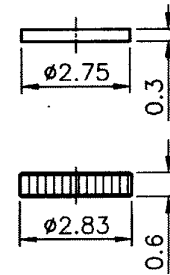

RECOMMENDED  
CABLE STRIPPING DIM'S

Name	Material	Finish
Body	Brass	Gold 3 $\mu$ " over nickel 70 $\mu$ " over copper
insulator	Teflon	White
Contact pin	Brass	Gold 30 $\mu$ " over nickel 70 $\mu$ " over copper
C ring	Beryllium copper	Gold 3 $\mu$ " over nickel 70 $\mu$ " over copper
Ferrule	Brass	Gold 3 $\mu$ " over nickel 70 $\mu$ " over copper
Insulator	Teflon	White
Cover	Brass	Gold 3 $\mu$ " over nickel 70 $\mu$ " over copper

RoHS compliant

Rev.	Description	Date	Approved	Drawing	Name	Date
				Approved	Howard	07/08/05
				Checked	Lizzy	07/08/05
				Drawn	Tina	07/08/05
				0.0 $\pm$ 0.35	0.00 $\pm$ 0.20	Angles $\pm$ 3'
						UNIT: mm

**Central Components Manufacturing**  
440 Lincoln Blvd., Middlesex, New Jersey 08846  
Phone 732 469-5720 888 288-5152 Fax 732 469-1919

Part No.: **CRF-MMCX-9701-28BGTG**

Description: MMCX right angle crimp plug for RG-178B/U and RG-196A/U