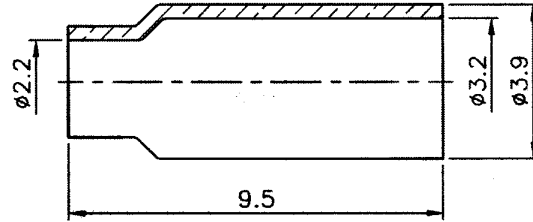

RECOMMENDED  
CABLE STRIPPING DIM'S

Name	Material	Finish
Body	Brass	Gold 3 $\mu$ " over nickel 70 $\mu$ " over copper
insulator	Teflon	White
Contact pin	Brass	Gold 30 $\mu$ " over nickel 70 $\mu$ " over copper
C ring	Beryllium copper	Gold 3 $\mu$ " over nickel 70 $\mu$ " over copper
Ferrule	Brass	Gold 3 $\mu$ " over nickel 70 $\mu$ " over copper
Insulator	Teflon	White
Cover	Brass	Gold 3 $\mu$ " over nickel 70 $\mu$ " over copper

RoHS compliant

Rev.	Description	Date	Approved	Drawing	Name	Date
				Approved	Howard	07/08/05
				Checked	Lizzy	07/08/05
				Drawn	Tina	07/08/05
				0.0 $\pm$ 0.35	0.00 $\pm$ 0.20	Angles $\pm$ 3'
						UNIT: mm

**Central Components Manufacturing**  
440 Lincoln Blvd., Middlesex, New Jersey 08846  
Phone 732 469-5720 888 288-5152 Fax 732 469-1919

Part No.: **CRF-MMCX-9701-28BGTG**

Description: MMCX right angle crimp plug for RG-178B/U and RG-196A/U