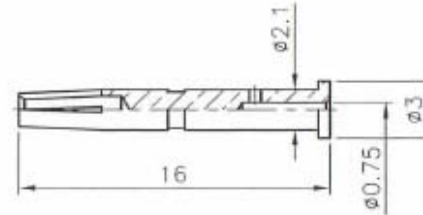

CRIMPED FERRULE
Hex Crimp Size .255" (6.48mm)

CRIMPED CONTACT PIN
Hex Crimp Size .068" (1.72mm)

RECOMMENDED
CABLE STRIPPING DIM'S

Item	Name	Material	Finish
1	Body	Brass	Nickel over Copper
2	Insulator	Delrin	White
3	Washer	Brass	Nickel over Copper
4	Contact Pin	Brass	Gold over Nickel over Copper
5	Ferrule	Brass	Nickel over Copper

RoHS compliant

Rev.	Description	Date	Approved	Drawing	Name	Date	 Central Components Manufacturing 440 Lincoln Blvd., Middlesex, New Jersey 08846 Phone 732 469-5720 888 288-5152 Fax 732 469-1919 Part No.: CRF-BNC-7061NS-500CF003B Description: BNC Crimp Jack
				Approved	Howard	05/24/12	
				Checked	Lizzy	05/24/12	
				Drawn	Tina	05/24/12	
				0.0 ± 0.35	0.00 ± 0.20	Angles ± 3'	

UNIT: mm