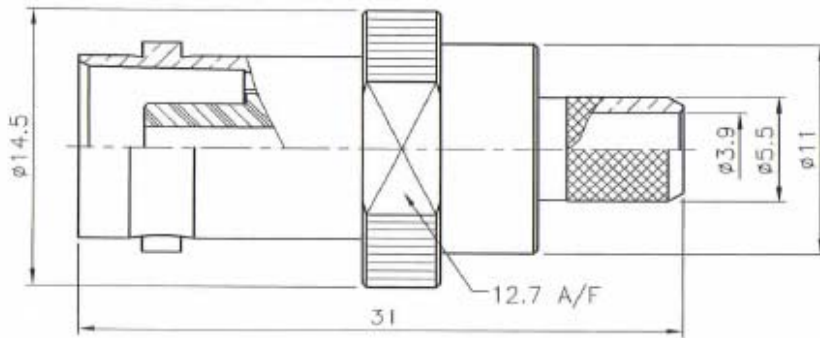

CRIMPED FERRULE
Hex Crimp Size .255" (6.48mm)

CRIMPED CONTACT PIN
Hex Crimp Size .068" (1.72mm)

RECOMMENDED
CABLE STRIPPING DIM'S

Item	Name	Material	Finish
1	Body	Brass	Nickel over Copper
2	Insulator	Delrin	White
3	Washer	Brass	Nickel over Copper
4	Contact Pin	Brass	Gold over Nickel over Copper
5	Ferrule	Brass	Nickel over Copper

RoHS compliant

Rev.	Description	Date	Approved	Drawing	Name	Date	 Central Components Manufacturing 440 Lincoln Blvd., Middlesex, New Jersey 08846 Phone 732 469-5720 888 288-5152 Fax 732 469-1919 Part No.: CRF-BNC-7061NS-500CF003B Description: BNC Crimp Jack
				Approved	Howard	05/24/12	
				Checked	Lizzy	05/24/12	
				Drawn	Tina	05/24/12	
				0.0 ± 0.35	0.00 ± 0.20	Angles ± 3'	

UNIT: mm