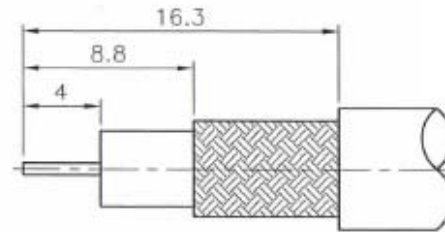

CRIMPED FERRULE
Hex Crimp Size .255" (6.48mm)

CRIMPED CONTACT PIN
Hex Crimp Size .068" (1.72mm)

RECOMMENDED
CABLE STRIPPING DIM'S

Item	Name	Material	Finish
1	Body	Brass	Nickel over Copper
2	Insulator	Delrin	White
3	Washer	Brass	Nickel over Copper
4	Contact Pin	Brass	Gold over Nickel over Copper
5	Ferrule	Brass	Nickel over Copper

RoHS compliant

Rev.	Description	Date	Approved	Drawing	Name	Date	 Central Components Manufacturing 440 Lincoln Blvd., Middlesex, New Jersey 08846 Phone 732 469-5720 888 288-5152 Fax 732 469-1919 Part No.: CRF-BNC-7061NS-500CF003B Description: BNC Crimp Jack
				Approved	Howard	05/24/12	
				Checked	Lizzy	05/24/12	
				Drawn	Tina	05/24/12	
				0.0 ± 0.35	0.00 ± 0.20	Angles ± 3'	

UNIT: mm