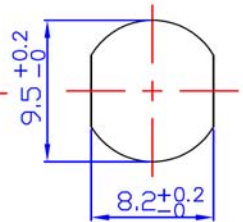

RECOMMENDED MOUNTING HOLE