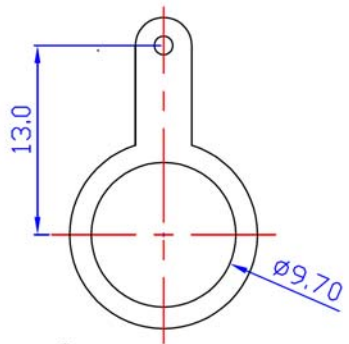

④ LOCK WASHER

⑤ CLAMP NUT

RECOMMENDED MOUNTING HOLE

⑥ SOLDER TAG

Item	Name	Material	Finish
1	Body	Zinc Alloy	Nickel Plating
2	Dielectric	POM	
3	Center Contact	Phosphor Bronze	Gold Plating
4	Washer	Steel	Nickel Plating
5	Nut	Iron	Nickel Plating
6	Solder Tag	Iron	Nickel Plating

RoHS compliant

Rev.	Description	Date	Approved	Drawing	Name	Date
				Approved	Howard	02/15/11
				Checked	Lizzy	02/15/11
				Drawn	Tina	02/15/11
				0.0 ± 0.35	0.00 ± 0.20	Angles ± 3'
				UNIT: mm		

Central Components Manufacturing
 440 Lincoln Blvd., Middlesex, New Jersey 08846
 Phone 732 469-5720 888 288-5152 Fax 732 469-1919

Part No.: **CRF-BNC-0038A**

Description: 50Ω V/A BNC Bulkhead Receptacle Front Mount w/ Fitting