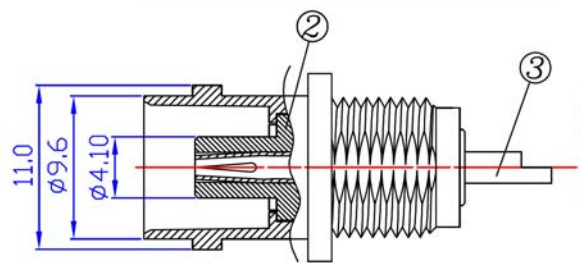

④ LOCK WASHER

⑤ CLAMP NUT

RECOMMENDED MOUNTING HOLE

⑥ SOLDER TAG

Item	Name	Material	Finish
1	Body	Zinc Alloy	Nickel Plating
2	Dielectric	POM	
3	Center Contact	Phosphor Bronze	Gold Plating
4	Washer	Steel	Nickel Plating
5	Nut	Iron	Nickel Plating
6	Solder Tag	Iron	Nickel Plating

RoHS compliant

Rev.	Description	Date	Approved	Drawing	Name	Date
				Approved	Howard	02/15/11
				Checked	Lizzy	02/15/11
				Drawn	Tina	02/15/11
				0.0 ± 0.35	0.00 ± 0.20	Angles ± 3'
				UNIT: mm		

Central Components Manufacturing
 440 Lincoln Blvd., Middlesex, New Jersey 08846
 Phone 732 469-5720 888 288-5152 Fax 732 469-1919

Part No.: **CRF-BNC-0038A**

Description: 50Ω V/A BNC Bulkhead Receptacle Front Mount w/ Fitting